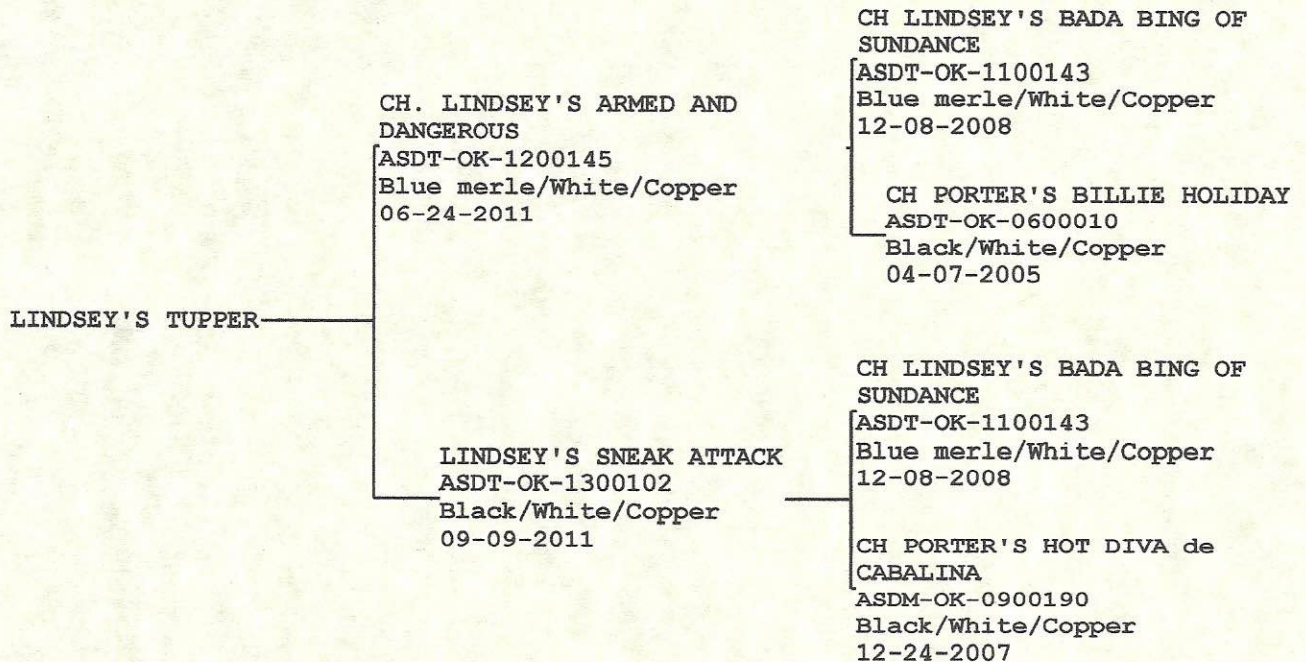

AMERICAN STOCK DOG REGISTRY

P.O. Box 7510, Columbia, MO 65205

www.americanstockdog.org

Toy Australian Shepherd REGISTRATION CERTIFICATE LINDSEY'S TUPPER

BREED: Australian Shepherd
NUMBER: ASDT-IA-1800105
DOB: 09-24-2016
SEX: Male

COAT COLOR: Blue merle/White/Copper
EYE COLOR: Blue
TAIL: Docked

OWNER: Reggie & Ruthi Wheatley
Adair, IA 50002

BREEDER: Lindsey Porter

REGISTRATION DATE: 06-13-2018