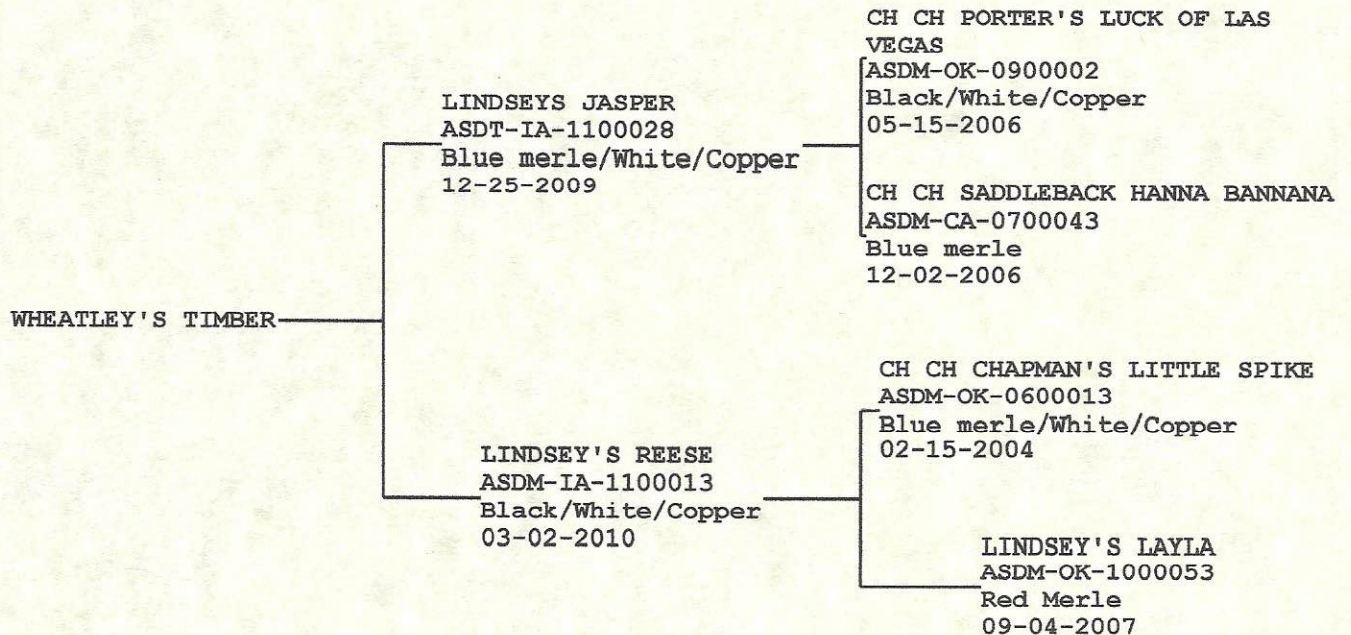

# AMERICAN STOCK DOG REGISTRY

P.O. Box 7510, Columbia, MD 65205

www.americanstockdog.org

## Toy Australian Shepherd REGISTRATION CERTIFICATE WHEATLEY'S TIMBER

**BREED:** Australian Shepherd  
**NUMBER:** ASDT-IA-1800108  
**DOB:** 07-05-2017  
**SEX:** Female

**COAT COLOR:** Black/White/Copper  
**EYE COLOR:** Blue  
**TAIL:** Docked

**OWNER:** Reggie & Ruthi Wheatley  
Adair, IA 50002

**BREEDER:** Reggie & Ruthi Wheatley

**REGISTRATION DATE:** 06-13-2018