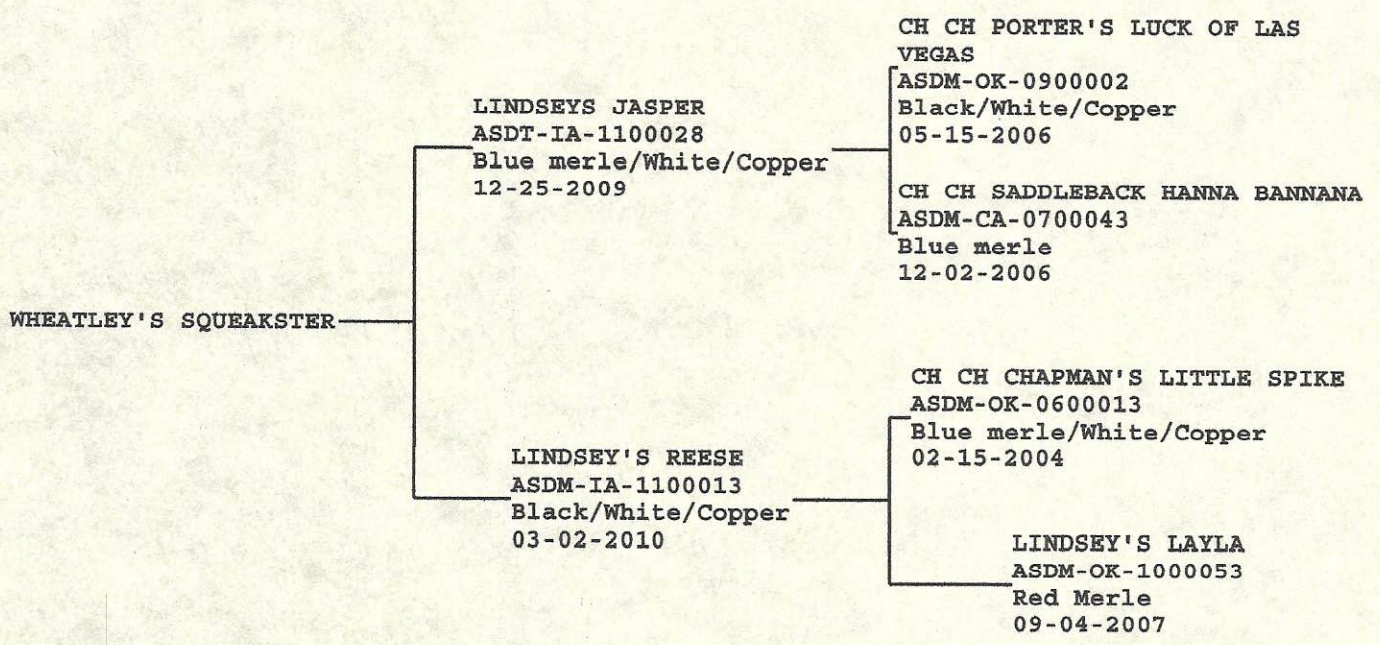

AMERICAN STOCK DOG REGISTRY

P.O. Box 7510, Columbia, MO 65205
phone: 573-864-9253 or 9254 fax: 480-247-5516

Toy Australian Shepherd REGISTRATION CERTIFICATE

NAME:

WHEATLEY'S SQUEAKSTER

BREED: Australian Shepherd

COAT COLOR: Black/White/Copper

NUMBER: ASDT-IA-1500027

EYE COLOR: Brown

DOB: 11-13-2013

TAIL: Natural/Docked

SEX: Male

OWNER:

Reggie & Ruthi Wheatley
Adair, IA 50002

BREEDER:

Reggie & Ruthi Wheatley

REGISTRATION DATE: 04-14-2015