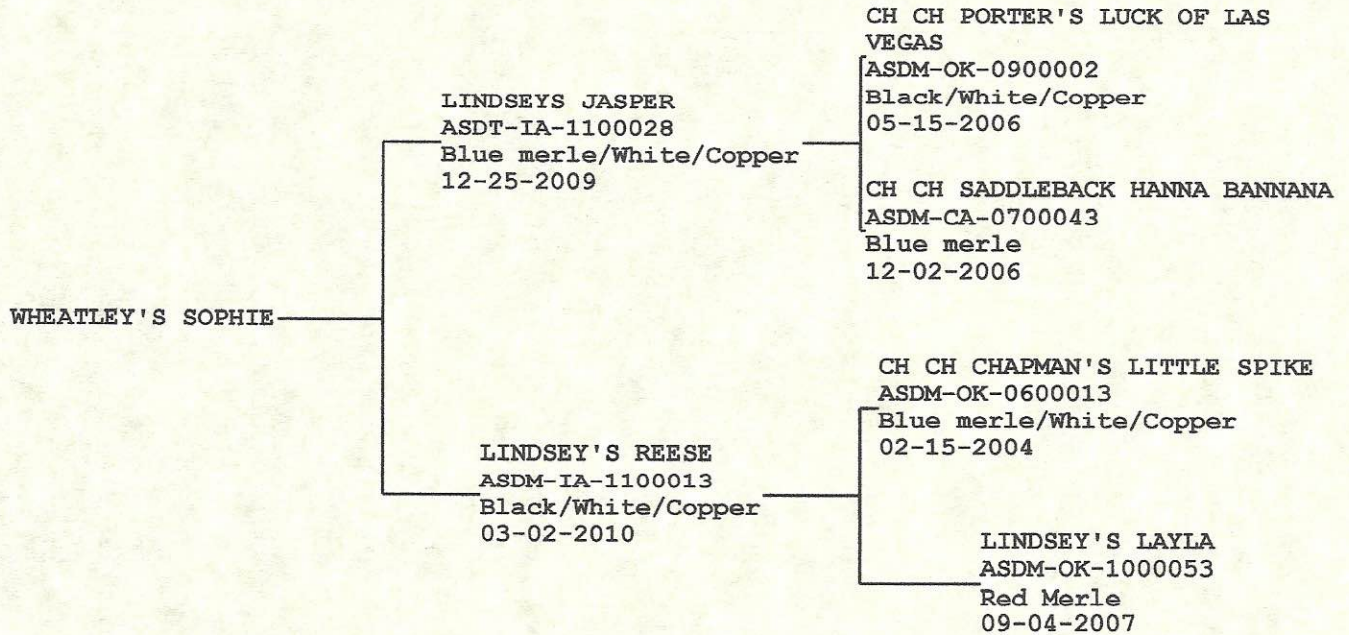

AMERICAN STOCK DOG REGISTRY

P.O. Box 7510, Columbia, MO 65205

www.americanstockdog.org

Toy Australian Shepherd REGISTRATION CERTIFICATE WHEATLEY'S SOPHIE

BREED: Australian Shepherd
NUMBER: ASDT-IA-1800107
DOB: 07-05-2017
SEX: Female

COAT COLOR: Black/White/Copper
EYE COLOR: Blue
TAIL: Docked

OWNER: Reggie & Ruthi Wheatley
Adair, IA 50002

BREEDER: Reggie & Ruthi Wheatley

REGISTRATION DATE: 06-13-2018