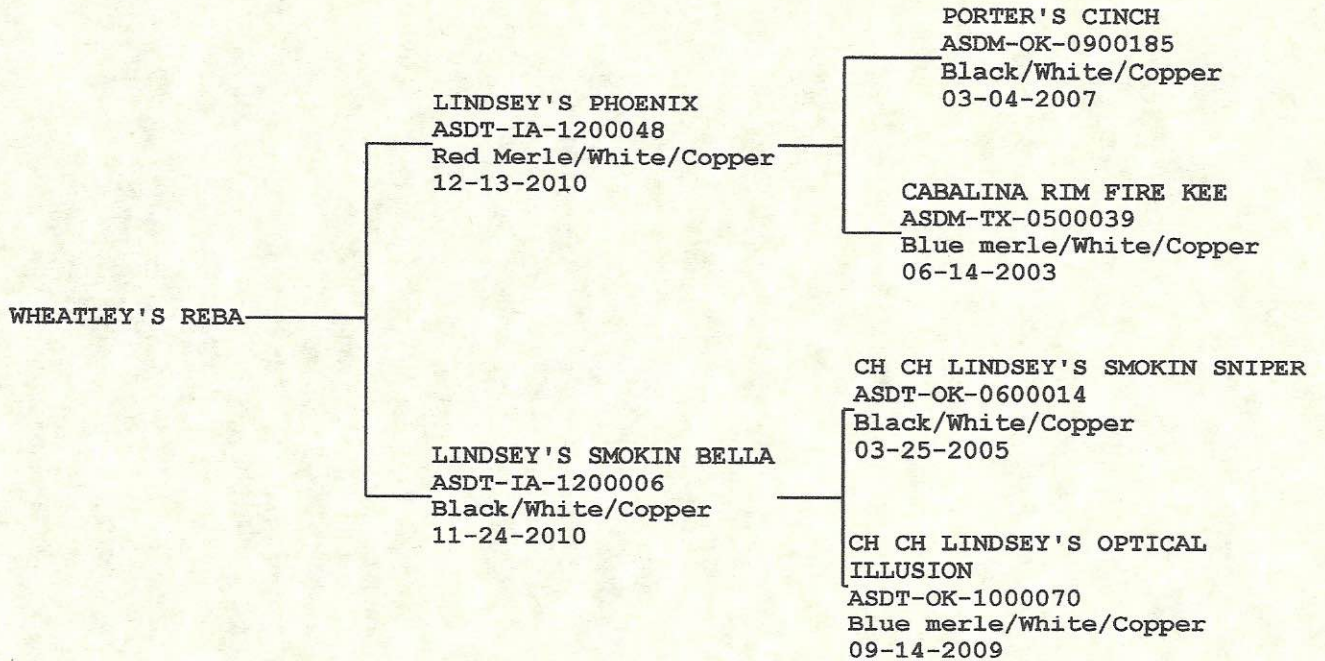

# AMERICAN STOCK DOG REGISTRY

P.O. Box 7510, Columbia, MD 65205

www.americanstockdog.org

## Toy Australian Shepherd REGISTRATION CERTIFICATE WHEATLEY'S REBA

**BREED:** Australian Shepherd  
**NUMBER:** ASDT-IA-1800109  
**DOB:** 12-26-2015  
**SEX:** Female

**COAT COLOR:** Red/White/Copper  
**EYE COLOR:** Hazel  
**TAIL:** Docked

**OWNER:** Reggie & Ruthi Wheatley  
Adair, IA 50002

**BREEDER:** Reggie & Ruthi Wheatley

**REGISTRATION DATE:** 06-13-2018