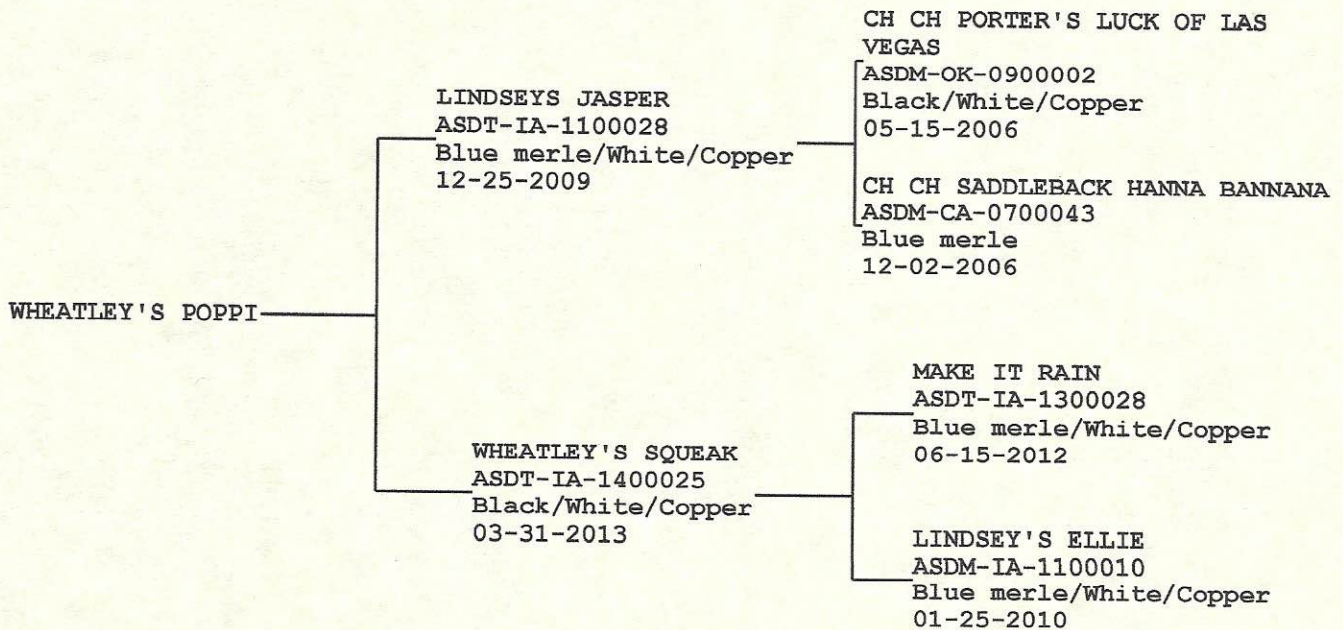

AMERICAN STOCK DOG REGISTRY

P.O. Box 7510, Columbia, MD 65205

www.americanstockdog.org

Toy Australian Shepherd REGISTRATION CERTIFICATE

NAME: WHEATLEY'S POPPI

BREED: Australian Shepherd

COAT COLOR: Black/White/Copper

NUMBER: ASDT-IA-1600034

EYE COLOR: Brown

DOB: 03-07-2014

TAIL: Natural/Docked

SEX: Female

OWNER: Reggie & Ruthi Wheatley
Adair, IA 50002

BREEDER: Reggie & Ruthi Wheatley

REGISTRATION DATE: 03-22-2016