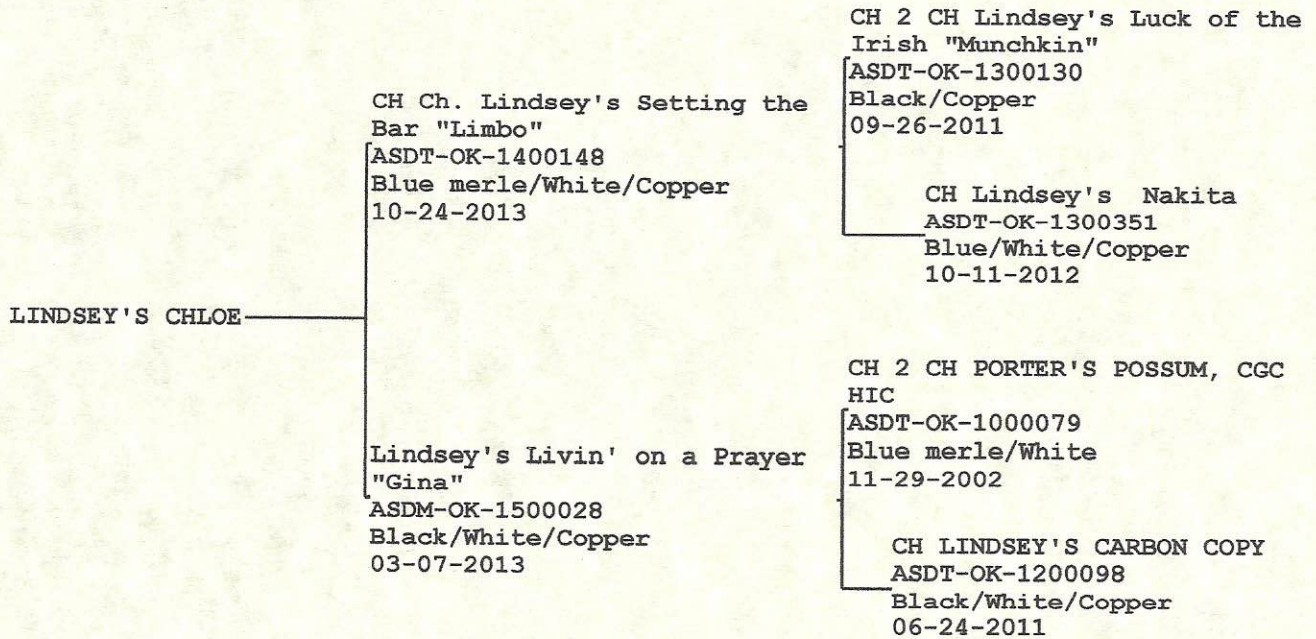

# AMERICAN STOCK DOG REGISTRY

P.O. Box 7510, Columbia, MD 65205

www.americanstockdog.org

## Toy Australian Shepherd REGISTRATION CERTIFICATE LINDSEY'S CHLOE

**BREED:** Australian Shepherd  
**NUMBER:** ASDT-IA-1800106  
**DOB:** 10-09-2016  
**SEX:** Female

**COAT COLOR:** Black/White/Copper  
**EYE COLOR:** Brown  
**TAIL:** Docked

**OWNER:** Reggie & Ruthi Wheatley  
Adair, IA 50002

**BREEDER:** Lindsey Porter

**REGISTRATION DATE:** 06-13-2018